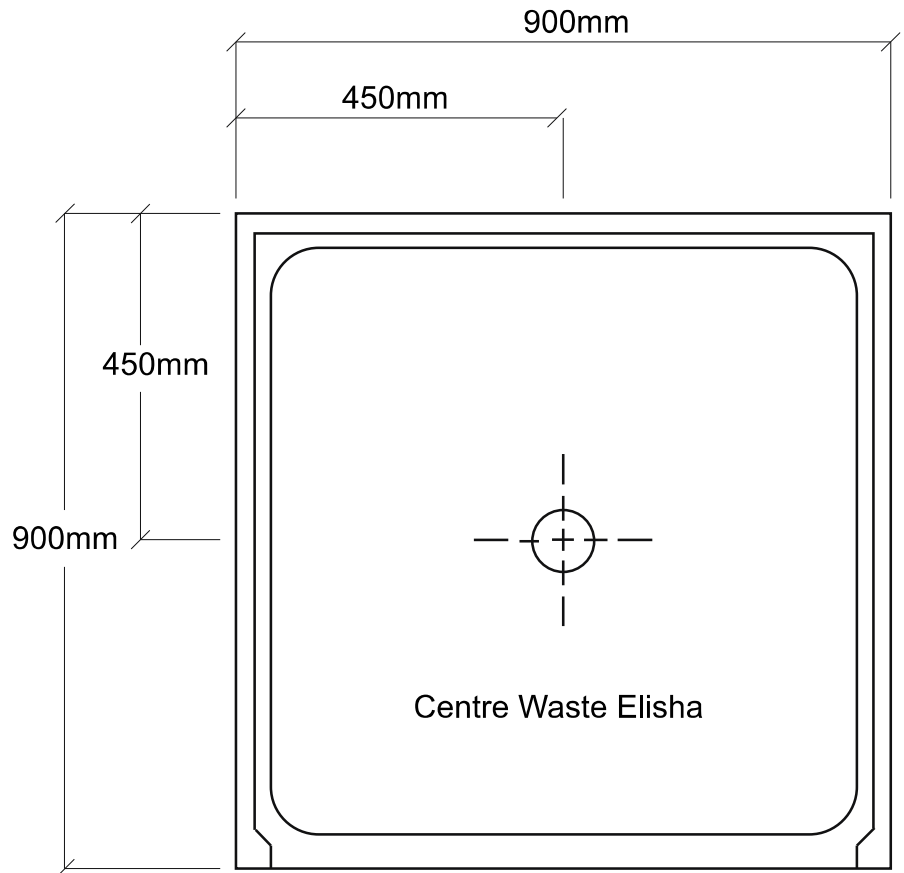

900mm x 900mm x 1920mm – 2 piece Shower Cubicle

The Elisha shower cubicle is a two piece unit that can be dismantled to fit through a standard doorway. With a free standing base as standard installing is quick and easy. Bolted together with stainless steel bolts and sealed from behind with silicon the Elisha is as practical as stylish. The Elisha Comes with a soap holder moulded into the right hand corner and with a low step/hob, it suits being fitted with a glass shower screen.

Features

Two Piece Construction

Free Standing Base with a low step/hob

Moulded soap holder

Ideal for Shower Screen

Rear and Centre waste units available

Height: 1920mm
Raised Base Height: 2020mm
Depth: 50mm
Height Dimensions are subject to change.