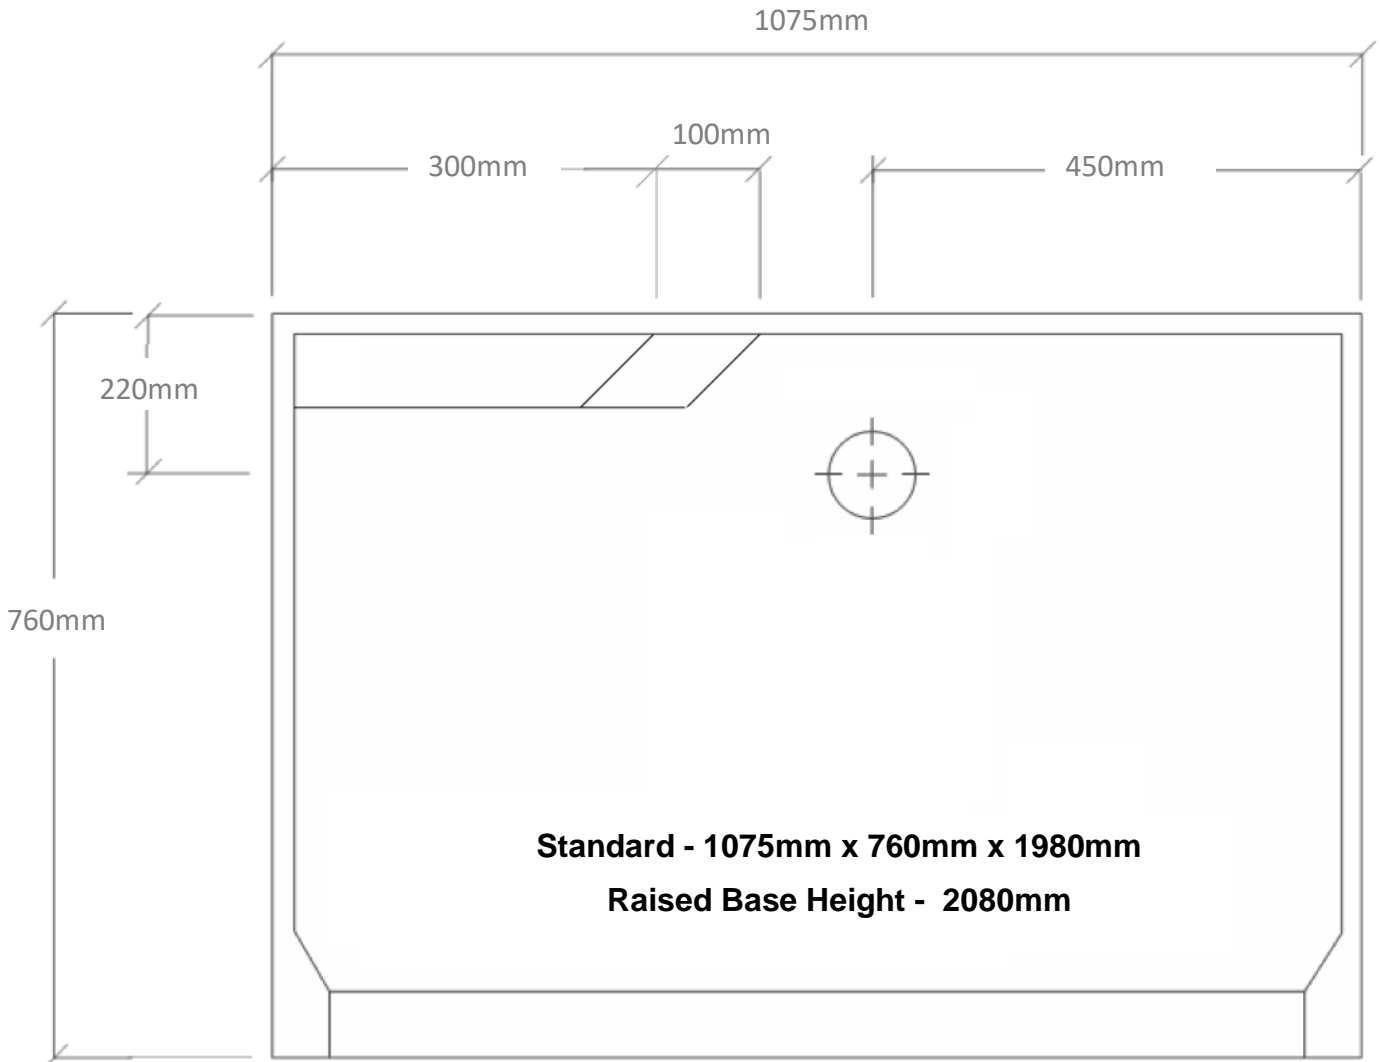

Standard - 1075mm x 760mm x 1980mm

Raised Base Height - 2080mm

The Erika is a large one piece shower that will fit through a standard doorway. Its free standing base and fixing flanges make this cubicle easy and quick to install. The practical design incorporates a moulded soap shelf and footrest in the back left hand corner.

Features

- Leak Proof 1 Piece Construction
- No Mortar required with Free Standing Base
- Standard or Raised Base
- Soap/Shampoo Shelf and Footrest
- Fixing Flanges around edges allow you to easily secure the cubicle to studwork
- Low Step/Hob that is ideal for shower screen
- Can be factory fitted with plumbing and fixtures to suit your requirements
- Australian Made in our factory
- 1 Year Warranty on Workmanship and Materials

Standard Base

Raised Base

*Dimensions are **Guide Only** and subject to change