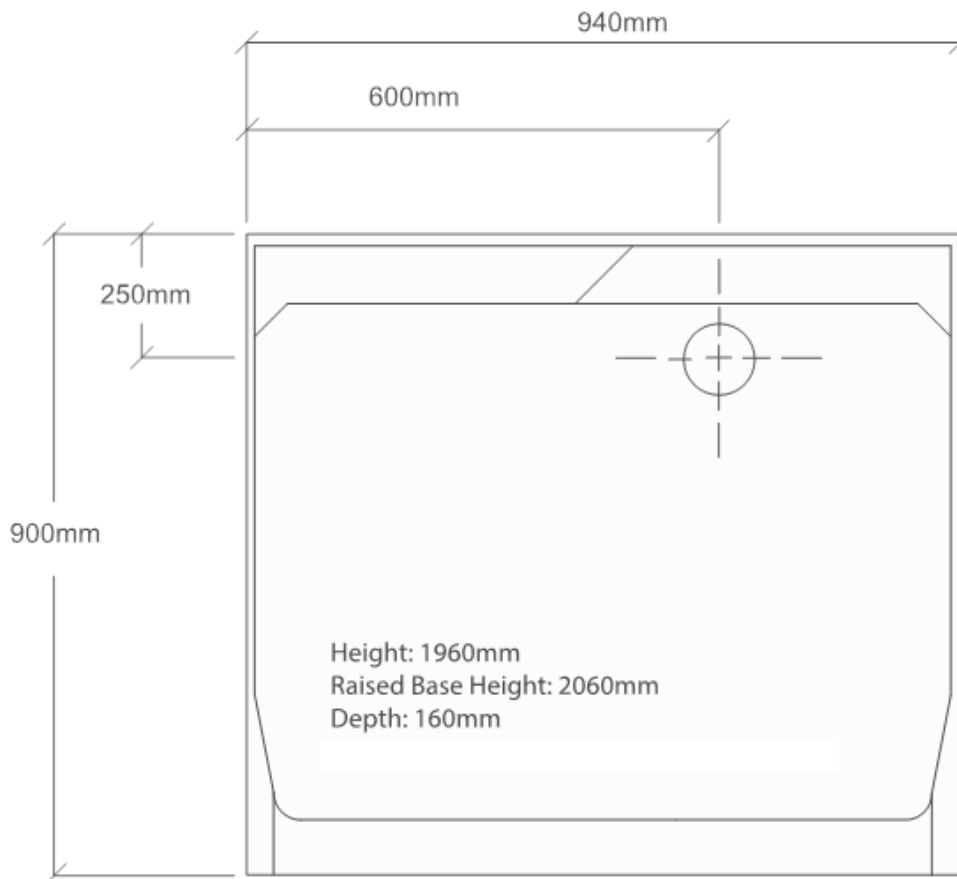

Standard - 940mm x 900mm x 1960mm

Raised Base Height – 2060mm

The Rosalie is a one piece shower cubicle that has a moulded soap shelf on the left and footrest on the right. The medium hob suits either shower curtain or glass screen. With a freestanding base and fixing flanges, installation is quick and easy. Please be aware that this cubicle will not fit through a standard doorway – remember to measure your on-site access before confirming purchase.

Features

- Leak Proof 1 Piece Construction
- No Mortar required with Free Standing Base
- Standard or Raised Base
- Moulded Soap Shelf and Footrest on Back Wall
- Fixing Flanges around edges allow you to easily secure the cubicle to studwork
- Ideal for shower screen or curtain
- Can be factory fitted with plumbing and fixtures to suit your requirements
- Australian Made in our factory
- 1 Year Warranty on Workmanship and Materials

Standard Base

Raised Base

*Dimensions are **Guide Only** and subject to change