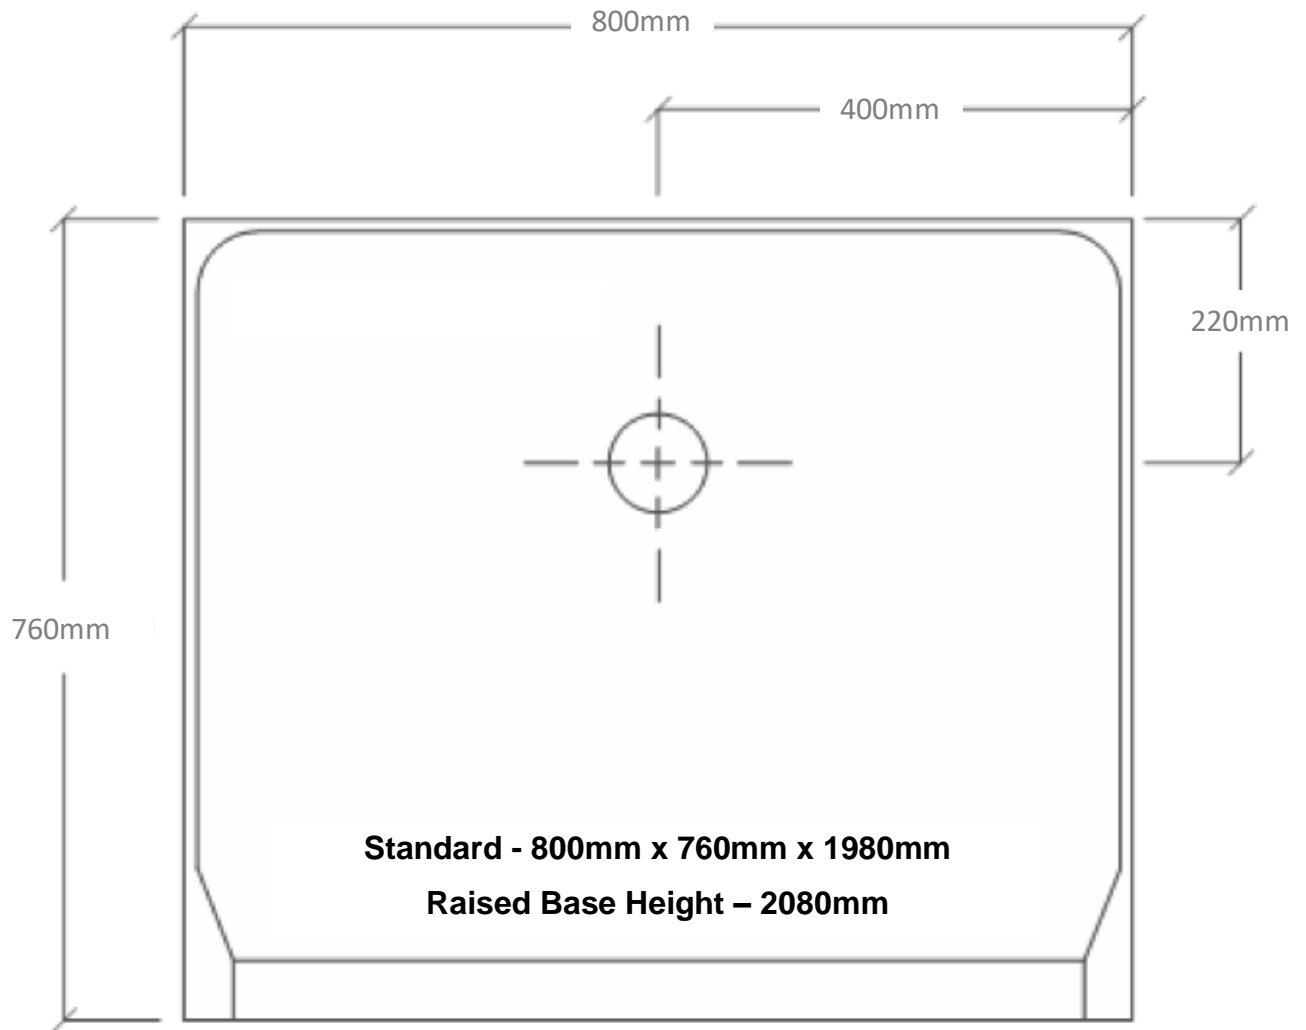

Standard - 800mm x 760mm x 1980mm

Raised Base Height – 2080mm

The Kylie is a small, one piece shower cubicle that will fit through a standard doorway. This simple shower design has a medium step/hob that works well with a shower curtain or glass screen. It's often installed into motorhomes and caravans with a poly-carbonate screen, as they are light weight and will not shatter.

Features

- Leak Proof 1 Piece Construction
- No Mortar required with Free Standing Base
- Standard or Raised Base (kick panel supplied)
- Minimal Design
- Fixing Flanges around edges allow you to easily secure the cubicle to studwork
- Medium Step/Hob that is ideal for shower screen or curtain
- Can be factory fitted with plumbing and fixtures to suit your requirements
- Australian Made in our factory
- 1 Year Warranty on Workmanship and Materials

Standard Base

Raised Base

*Dimensions are **Guide Only** and subject to change