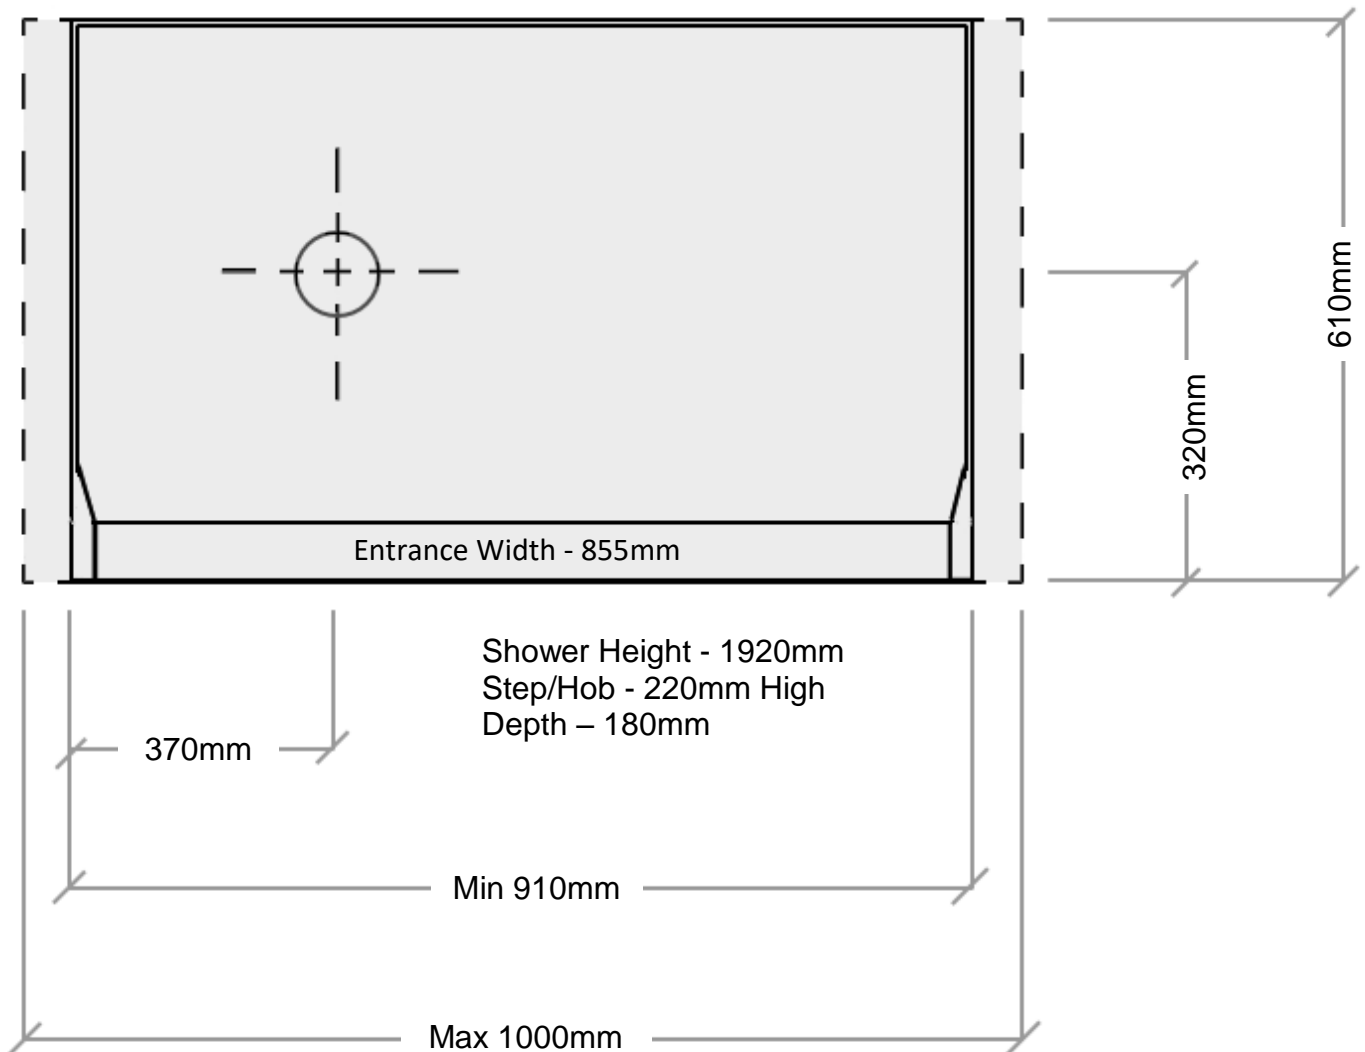

Standard – W (910mm – 1000mm) x D 610mm x H 1920mm

The Adele is a small one piece shower cubicle designed for use in motorhomes/caravans and RVs. It is the shallowest cubicle in our range at 610mm deep. The width of the shower can be cut to max 1000mm to accommodate framework and/or plumbing (does not change internal measurements).

The Adele has a medium hob that suits use with a shower curtain, poly-carbonate screen or rollaway screen.

Features

- Leak Proof 1 Piece Construction
- Free Standing Base - simply glue base & batton walls to fix into position
- Top Return Flange can be cut to accommodate Framework and Plumbing (Max Width 1000mm)
- Offset Waste Position
- Can be factory fitted with plumbing and fixtures to suit your requirements
- Australian Made in our factory
- 1 Year Warranty on Workmanship and Materials

*Dimensions are **Guide Only** and subject to change