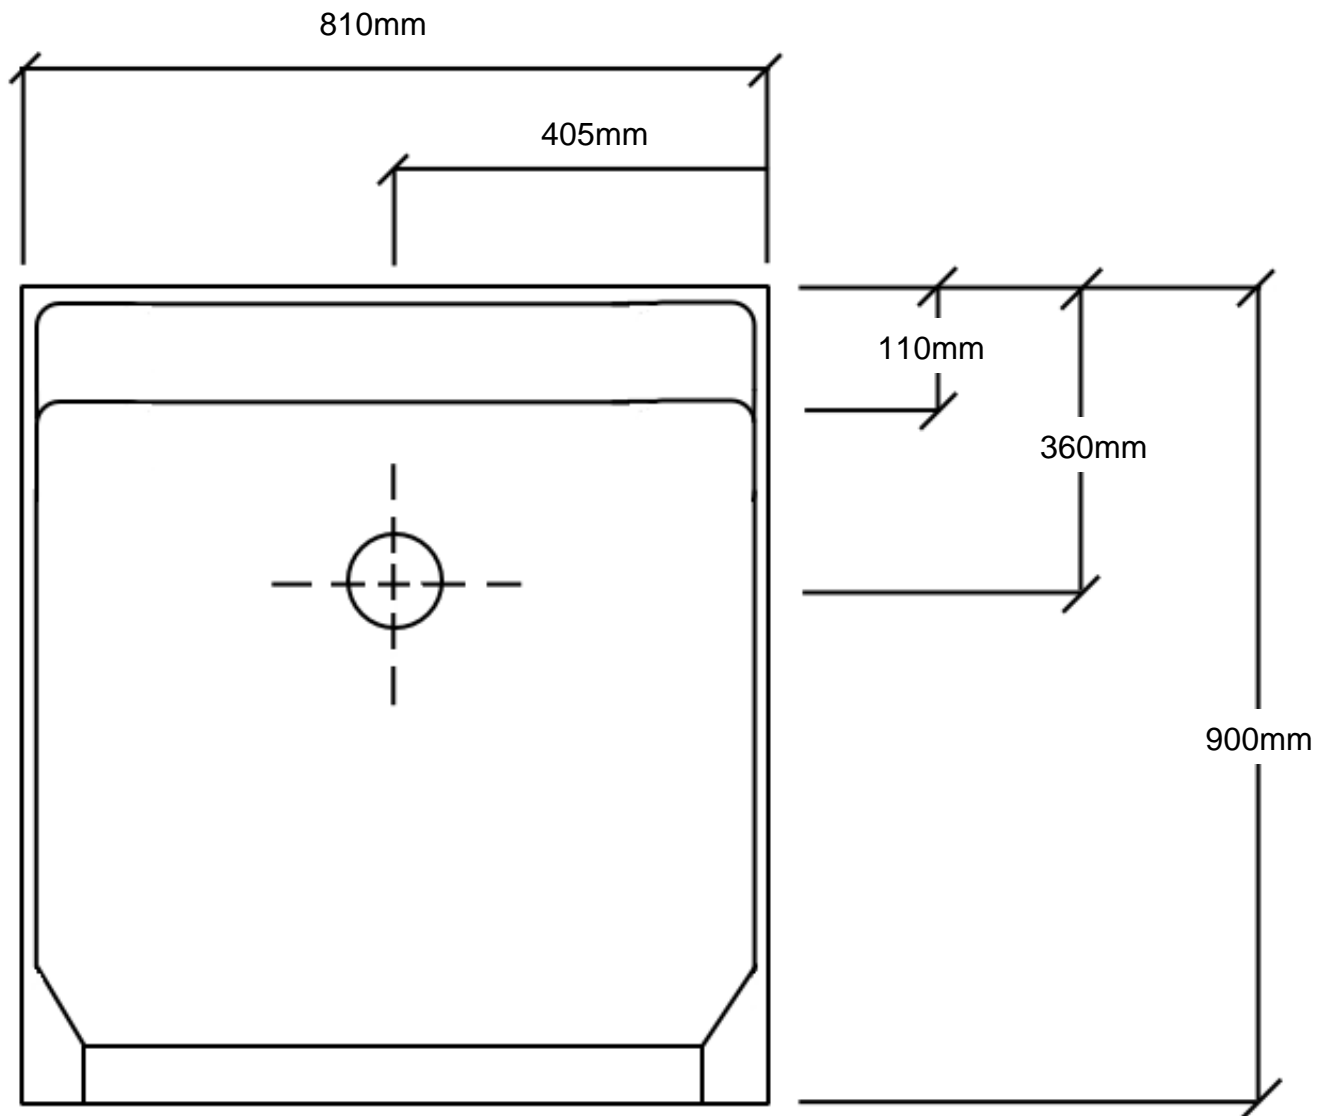

**Standard - 810mm x 900mm x 1980mm**

**Raised Base Height – 2080mm**

The Corrine is a small 3 sided, one piece cubicle. A simple design that incorporates a full length moulded shelf on the back wall makes this cubicle functional for the whole family.

## Features

- Leak Proof 1 Piece Construction
- No Mortar required with Free Standing Base
- Standard or Raised Base
- Full Length Moulded Soap/Shampoo shelf on Back Wall
- Fixing Flanges around edges allow you to easily secure the cubicle to studwork
- Medium Step/Hob that suits use with a shower curtain or glass screen
- Can be factory fitted with plumbing and fixtures to suit your requirements
- Australian Made in our factory
- 1 Year Warranty on Workmanship and Materials

Raised Base

Standard Base

\*Dimensions are **Guide Only** and subject to change